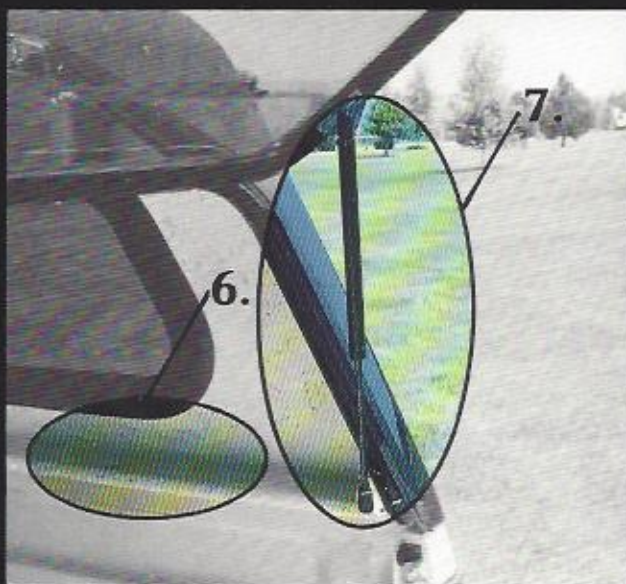

7 important reasons to buy Jeraco . . . .

1. Uniform fit to cap and bed.
2. Recessed windows set in rubber molding.
3. Black aluminum door and window with light or dark tinted glass.
4. Bottom sides of cap finished smoothly and entirely in fiberglass.
5. Any color, Metallic or Non-metallic coordinated to your truck color. We do not guarantee a perfect color match.
6. Mounting rails integrally molded to shell, safe mounting insured.
7. Gas props for smooth rear door opening.

We dedicated Jeraco to the highest standards of quality and service.

Harold J. Fawcett
Harold J. Fawcett
President Jeraco Enterprises, Inc.

Jeraco Enterprises, Inc.

***Milton Industrial Park
Milton, Pennsylvania 17847
Phone 717-742-9688***

Your Local Dealer: